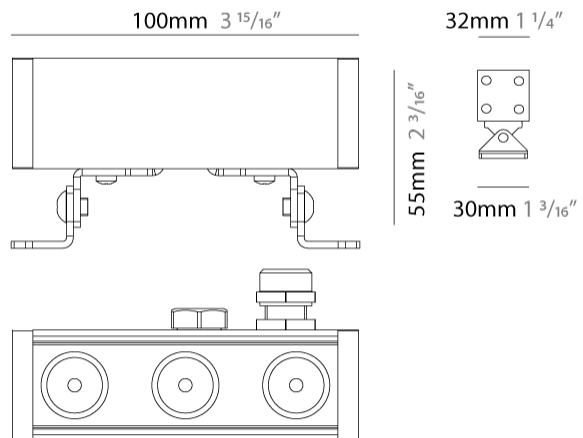

1. To build a product code in our configurator select the specify button on the base model # product page
2. To build a manual product code on this datasheet choose from the options listed below in blue font and add the suffix to the base model #

GENERAL

Series: Mini Corniche
Brand: Platek
Division: Exterior
Mounting Type: Surface
Mounting Location: Wall
Subcategory: Wallwash

PHYSICAL

Shape: Rectangle
Length (mm): 100
Length (in): 3 ¹⁵/₁₆
Width (mm): 32
Width (in): 1 ¹/₄
Height (mm): 32
Height (in): 1 ¹/₄
Extension (mm): 55
Extension (in): 2 ³/₁₆
Light Distribution: Adjustable / Direct
Weight (kg): 1.2
Weight (lbs): 2.6
Screws: A4 stainless steel
Diffuser: Clear tempered glass
Gasket: Gore-Tex valve to prevent condensation inside the fitting.
Fixture Finish: [BLK](#) / [WHI](#) / [GRY](#) / [COR](#) / [ANT](#) / [BRZ](#)
Fixture Material: Extruded Aluminum

ELECTRICAL

Lamp Type: LED
Total Output Wattage (W): 6
Dimming: Bluetooth technology or DMX
Control Gear: DMX
Driver Included: No
Driver Location: Remote
Driver Type: Constant Current - Universal
Driver Class: Class 2
Input Voltage (V): 120 - 277
Constant Current (MA): 500

LED

Number of LEDs: 4
Color Temperature (°K): RGBW
CRI: >80 CRI
Lamp Life (hrs): 60000
Special LEDs offerings: RGBW

OPTICAL

Optic°: [26](#) / [40](#) / [ELL](#)

RATINGS AND CERTIFICATIONS

Certified By: Certified for North American Standards
IP rating: IP65
IK Rating: IK07
Bug Rating: B1 U0 G0