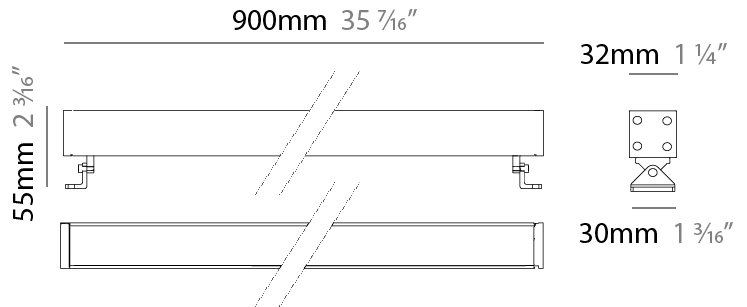

1. To build a product code in our configurator select the specify button on the base model # product page
2. To build a manual product code on this datasheet choose from the options listed below in blue font and add the suffix to the base model #

GENERAL

Series: Mini Corniche
Brand: Platek
Division: Exterior
Mounting Type: Surface
Mounting Location: Wall
Subcategory: Wallwash

PHYSICAL

Shape: Rectangle
Length (mm): 900
Length (in): 35 7/16
Width (mm): 32
Width (in): 1 1/4
Height (mm): 32
Height (in): 1 1/4
Extension (mm): 55
Extension (in): 2 3/16
Light Distribution: Adjustable / Direct
Weight (kg): 2.2
Weight (lbs): 4.8
Screws: A4 stainless steel
Diffuser: Clear tempered glass
Gasket: Gore-Tex valve to prevent condensation inside the fitting.
Fixture Finish: BLK / WHI / GRY / COR / ANT / BRZ
Fixture Material: Extruded Aluminum

ELECTRICAL

Lamp Type: LED
Total Output Wattage (W): 35
Dimming: Bluetooth technology or DMX
Control Gear: DMX
Driver Included: No
Driver Location: Remote
Driver Type: Constant Current - Universal
Driver Class: Class 2
Input Voltage (V): 120 - 277
Constant Current (MA): 500

LED

Number of LEDs: 24
Color Temperature (°K): RGBW
CRI: >80 CRI
Lamp Life (hrs): 60000
Special LEDs offerings: RGBW

OPTICAL

Optic°: 26 / 40 / ELL

RATINGS AND CERTIFICATIONS

Certified By: Certified for North American Standards
IP rating: IP65
IK Rating: IK07
Bug Rating: B1 U0 G0

PROJECT
TYPE
SPECIFIER
QUANTITY
DATE